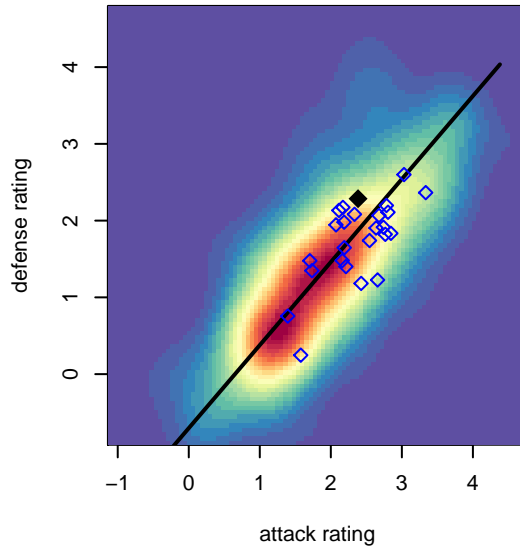

Eastside FC White B03

Eastside FC
 Preston, WA
 B03 total strength=1474
 attack=10.84 defense=9.83
 fall league = RCL B03 Div 2
 notes= Barros 2015

alt names used:
 Eastside B03 White
 Eastside B03 White
 EASTSIDE FC B03 WHITE
 Eastside FC B03 White (WA)
 Eastside FC B03 White B
 Eastside FC B03 White
 Eastside FC B03 White B

**attack and defense variance (black dot)
relative to other teams
and top 10 in region**

**attack and defense rating
relative to others at age
and all opponents in last 13 months**

Performance relative to 13 month average