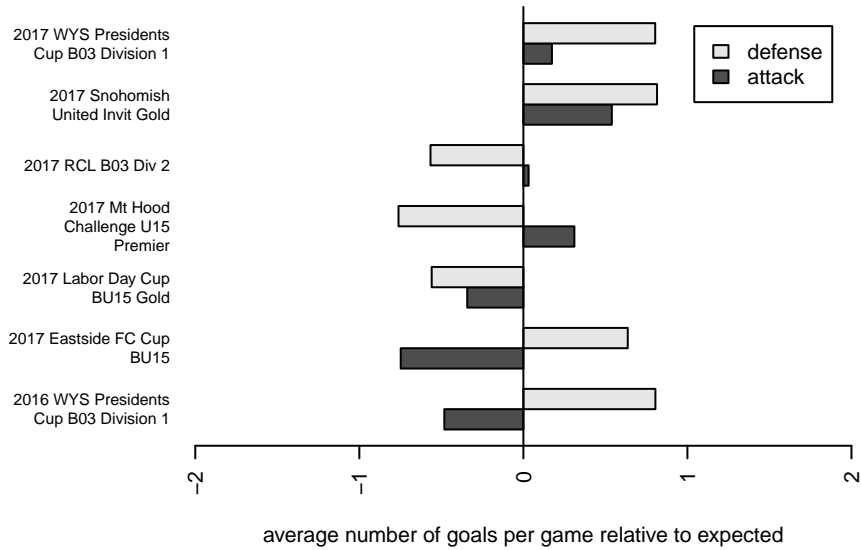

Eastside FC White B03

Eastside FC
 Preston, WA
 B03 total strength=1474
 attack=10.84 defense=9.83
 fall league = RCL B03 Div 2
 notes= Barros 2015

alt names used:
 Eastside B03 White
 Eastside B03 White
 EASTSIDE FC B03 WHITE
 Eastside FC B03 White (WA)
 Eastside FC B03 White B
 Eastside FC B03 White
 Eastside FC B03 White B

Venues played:
 2016 WYS Presidents Cup B03 Division 1
 2017 Snohomish United Invit Gold
 2017 Mt Hood Challenge U15 Premier
 2017 Eastside FC Cup BU15
 2017 Labor Day Cup BU15 Gold
 2017 RCL B03 Div 2
 2017 WYS Presidents Cup B03 Division 1

**attack and defense variance (black dot)
relative to other teams
and top 10 in region**

**attack and defense rating
relative to others at age
and all opponents in last 13 months**

Performance relative to 13 month average