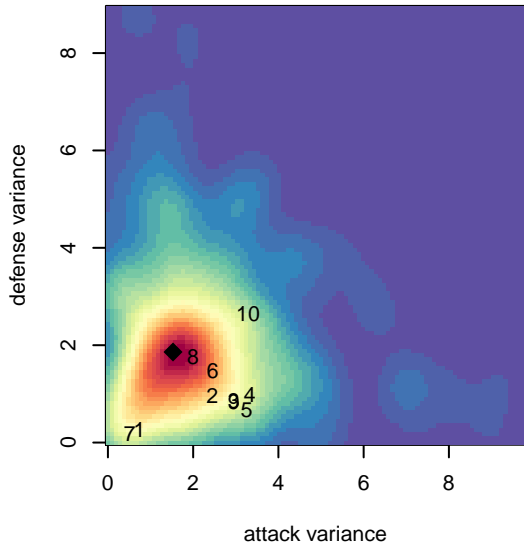

Eastside FC White B03

Eastside FC
 Preston, WA
 B03 total strength=1474
 attack=10.84 defense=9.83
 fall league = RCL B03 Div 2
 notes= Barros 2015

alt names used:
 Eastside B03 White
 Eastside B03 White
 EASTSIDE FC B03 WHITE
 Eastside FC B03 White (WA)
 Eastside FC B03 White B
 Eastside FC B03 White
 Eastside FC B03 White B

**attack and defense variance (black dot)
relative to other teams
and top 10 in region**

**attack and defense rating
relative to others at age
and all opponents in last 13 months**

Performance relative to 13 month average