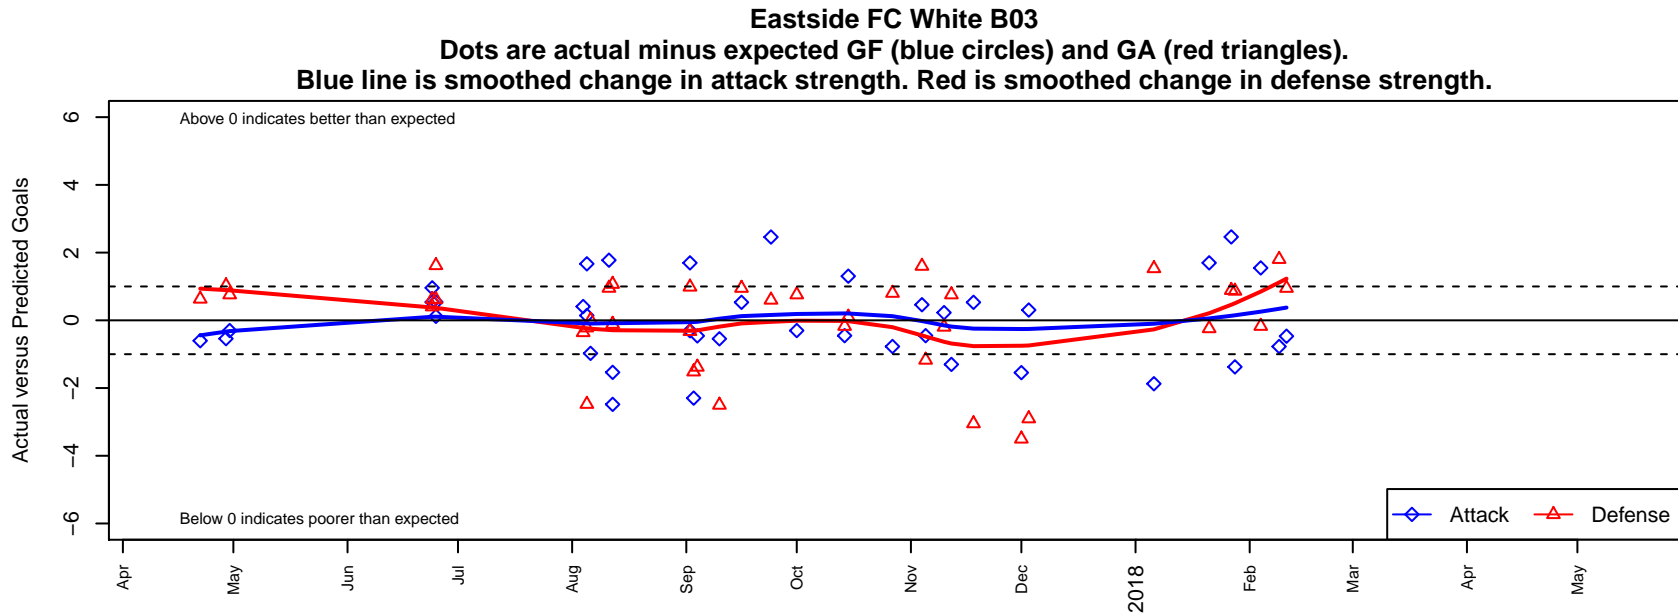

Eastside FC White B03

Eastside FC
 Preston, WA
 B03 total strength=1474
 attack=10.84 defense=9.83
 fall league = RCL B03 Div 2
 notes= Barros 2015

alt names used:
 Eastside B03 White
 Eastside B03 White
 EASTSIDE FC B03 WHITE
 Eastside FC B03 White (WA)
 Eastside FC B03 White B
 Eastside FC B03 White
 Eastside FC B03 White B

**attack and defense variance (black dot)
relative to other teams
and top 10 in region**

**attack and defense rating
relative to others at age
and all opponents in last 13 months**

Performance relative to 13 month average