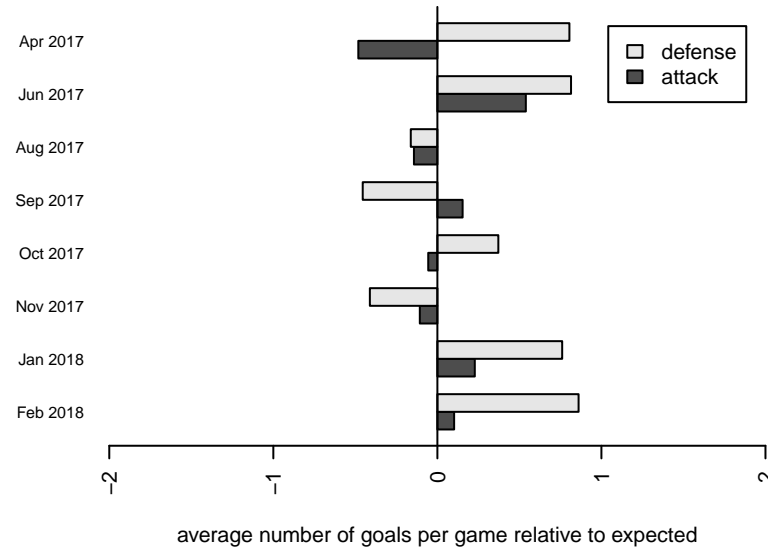

Performance relative to 13 month average