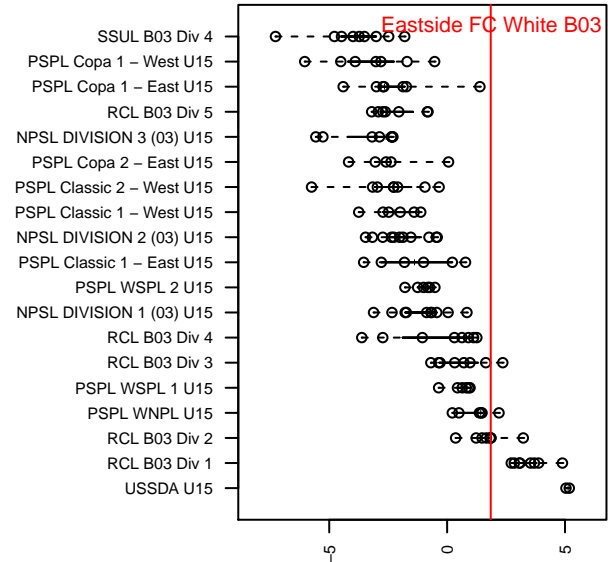

Eastside FC White B03

Eastside FC
 Preston, WA
 B03 total strength=1474
 attack=10.84 defense=9.83
 fall league = RCL B03 Div 2
 notes= Barros 2015

alt names used:
 Eastside B03 White
 Eastside B03 White
 EASTSIDE FC B03 WHITE
 Eastside FC B03 White (WA)
 Eastside FC B03 White B
 Eastside FC B03 White
 Eastside FC B03 White B

**attack and defense variance (black dot)
relative to other teams
and top 10 in region**

**attack and defense rating
relative to others at age
and all opponents in last 13 months**

Performance relative to 13 month average